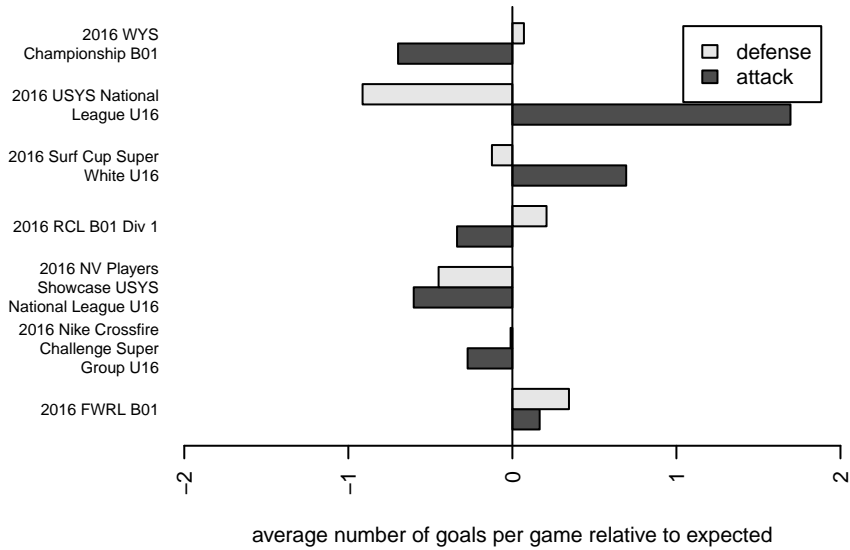

Seattle United Copa B01

Seattle United
 Seattle, WA
 B01 total strength=1927
 attack=45.92 defense=53.91
 fall league = RCL B01 Div 1
 notes= Black 2015

alt names used:
 Seattle United B01 Copa A
 SEATTLE UNITED B01 COPA (WA)
 Seattle United B01 Copa A
 SEATTLE UNITED B01 COPA (WA)
 Seattle United B01 Copa A
 Seattle United 01 Copa (WA)
 SEATTLE UNITED B01 COPA (WA)

Venues played:
 2016 Nike Crossfire Challenge Super Group U'
 2016 Surf Cup Super White U16
 2016 FWRL B01
 2016 RCL B01 Div 1
 2016 USYS National League U16
 2016 WYS Championship B01
 2016 NV Players Showcase USYS National Le:

**attack and defense variance (black dot)
relative to other teams
and top 10 in region**

**attack and defense rating
relative to others at age
and all opponents in last 13 months**

Performance relative to 13 month average