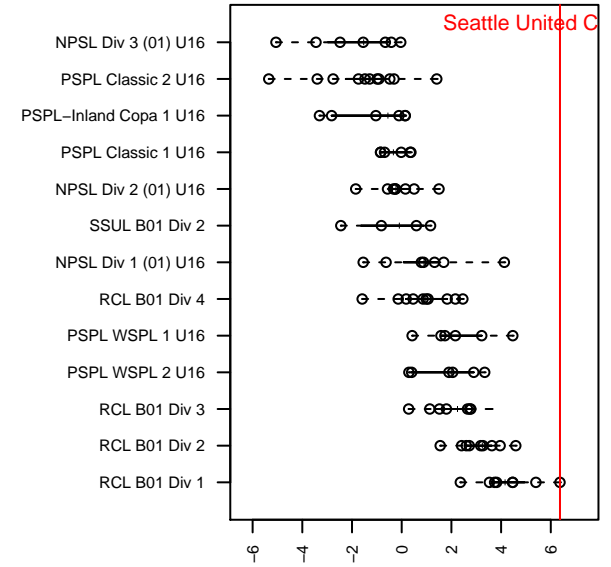

Seattle United Copa B01

Seattle United
 Seattle, WA
 B01 total strength=1927
 attack=45.92 defense=53.91
 fall league = RCL B01 Div 1
 notes= Black 2015

alt names used:
 Seattle United B01 Copa A
 SEATTLE UNITED B01 COPA (WA)
 Seattle United B01 Copa A
 SEATTLE UNITED B01 COPA (WA)
 Seattle United B01 Copa A
 Seattle United 01 Copa (WA)
 SEATTLE UNITED B01 COPA (WA)

**attack and defense variance (black dot)
relative to other teams
and top 10 in region**

**attack and defense rating
relative to others at age
and all opponents in last 13 months**

Performance relative to 13 month average