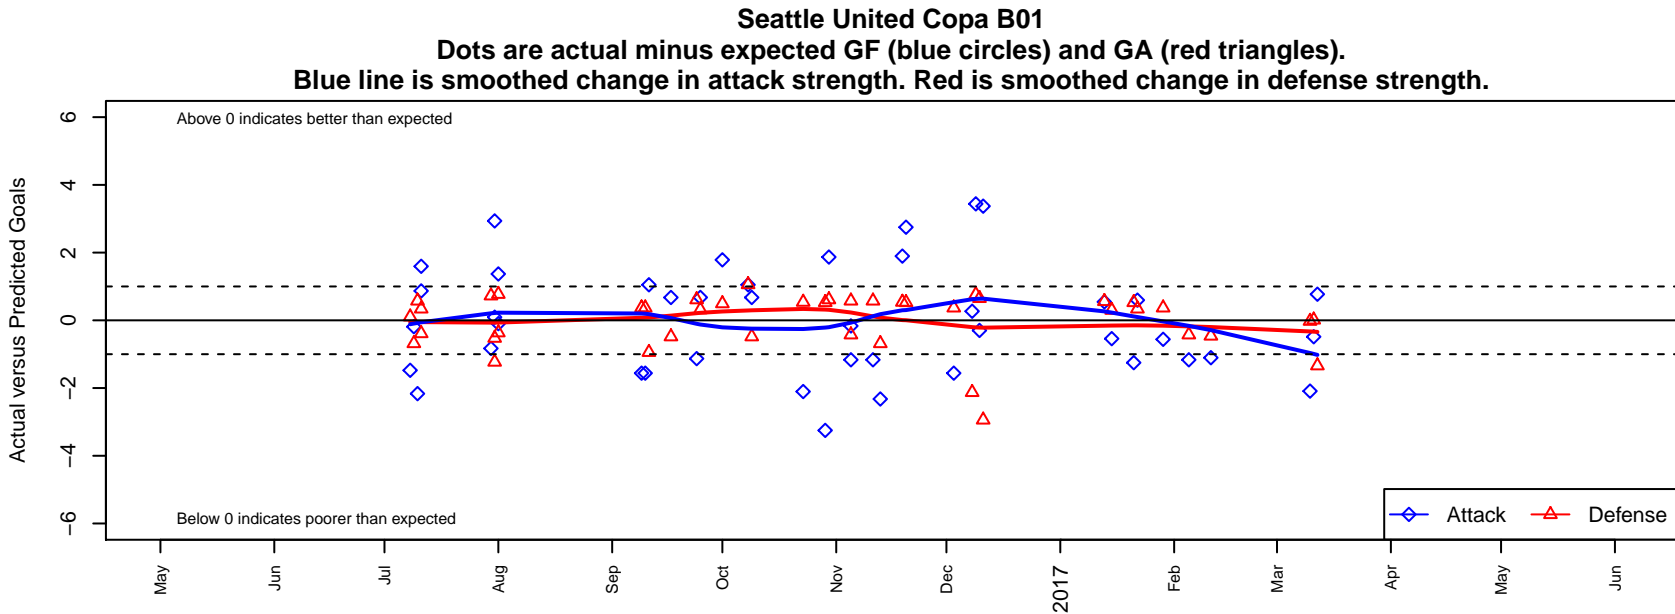

Seattle United Copa B01

Seattle United
 Seattle, WA
 B01 total strength=1927
 attack=45.92 defense=53.91
 fall league = RCL B01 Div 1
 notes= Black 2015

alt names used:
 Seattle United B01 Copa A
 SEATTLE UNITED B01 COPA (WA)
 Seattle United B01 Copa A
 SEATTLE UNITED B01 COPA (WA)
 Seattle United B01 Copa A
 Seattle United 01 Copa (WA)
 SEATTLE UNITED B01 COPA (WA)

**attack and defense variance (black dot)
relative to other teams
and top 10 in region**

**attack and defense rating
relative to others at age
and all opponents in last 13 months**

Performance relative to 13 month average