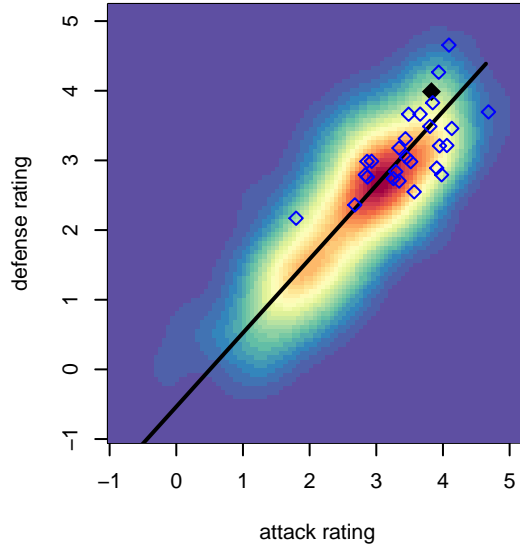

Seattle United Copa B01

Seattle United
 Seattle, WA
 B01 total strength=1927
 attack=45.92 defense=53.91
 fall league = RCL B01 Div 1
 notes= Black 2015

alt names used:
 Seattle United B01 Copa A
 SEATTLE UNITED B01 COPA (WA)
 Seattle United B01 Copa A
 SEATTLE UNITED B01 COPA (WA)
 Seattle United B01 Copa A
 Seattle United 01 Copa (WA)
 SEATTLE UNITED B01 COPA (WA)

**attack and defense variance (black dot)
relative to other teams
and top 10 in region**

**attack and defense rating
relative to others at age
and all opponents in last 13 months**

Performance relative to 13 month average